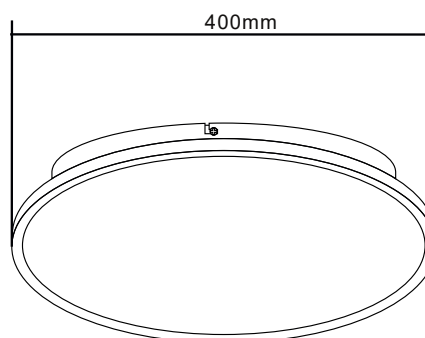

TECHNICAL DATA

**TYPE**

Professional LED for Indoor Lighting.

PRO	CRI ≥ 80	
IP20		L°
220-240V 50/60Hz		50000h

DIMENSION DRAW

Model:	Sun 40
Format:	Round
Location:	Interior
Wattage:	36W
Materials:	Plastic
Led Color:	3CCT:3000K / 4000K / 6500K
Product Dimension:	Ø400mm
IP Code:	20
Fixation:	Surface
CRI :	80
Lumen Output:	3000 LM
Frequency:	50/60 Hz
Beam Angle:	L°